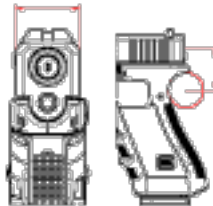

GLOCK 20

STANDARD

The GLOCK 20, in 10mm AUTO, provides nothing short of massive firepower especially suited for hunting. The use of GLOCK hi-tech polymer considerably reduces felt recoil. With muzzle energy of 550 ft/lbs, and a magazine capacity of 15 rounds, this 10mm is your reliable companion on every hunt. The G20 also provides a safe and accurate finishing shot, even when hunting big game.

10mm Auto / Safe Action

Dimensions

LENGTH: 209 mm / 8.22 in.
WIDTH: 32.50 mm / 1.27 in.
LENGTH BETWEEN SIGHTS: 172 mm / 6.77 in.
HEIGHT: 139 mm / 5.47 in.
BARREL HEIGHT: 32 mm / 1.26 in.
BARREL LENGTH: 117 mm / 4.60 in.

Weights

UNLOADED: 875 g / 30.89 oz.

LOADED: 1125 g / 39.71 oz.

Trigger Pull / Travel

TRIGGER PULL: ~2.5 kg / ~5.5 lbs.

TRIGGER TRAVEL: ~12.5 mm / 0.49 in.

Barrel Rifling / Length of Twist

BARREL RIFLING: right hand, hexagonal

LENGTH OF TWIST: 250 mm / 9.84 in.

Magazine Capacity

STANDARD: 15