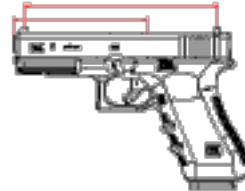

GLOCK 20

STANDARD

The GLOCK 20, in 10mm AUTO, provides nothing short of massive firepower especially suited for hunting. The use of GLOCK hi-tech polymer considerably reduces felt recoil. With muzzle energy of 550 ft/lbs, and a magazine capacity of 15 rounds, this 10mm is your reliable companion on every hunt. The G20 also provides a safe and accurate finishing shot, even when hunting big game.

10mm Auto / Safe Action

Dimensions

LENGTH: 209 mm / 8.22 in.
WIDTH: 32.50 mm / 1.27 in.
LENGTH BETWEEN SIGHTS: 172 mm / 6.77 in.
HEIGHT: 139 mm / 5.47 in.
BARREL HEIGHT: 32 mm / 1.26 in.
BARREL LENGTH: 117 mm / 4.60 in.

LENGTH OF TWIST: 250 mm / 9.84 in.

Magazine Capacity

STANDARD: 15